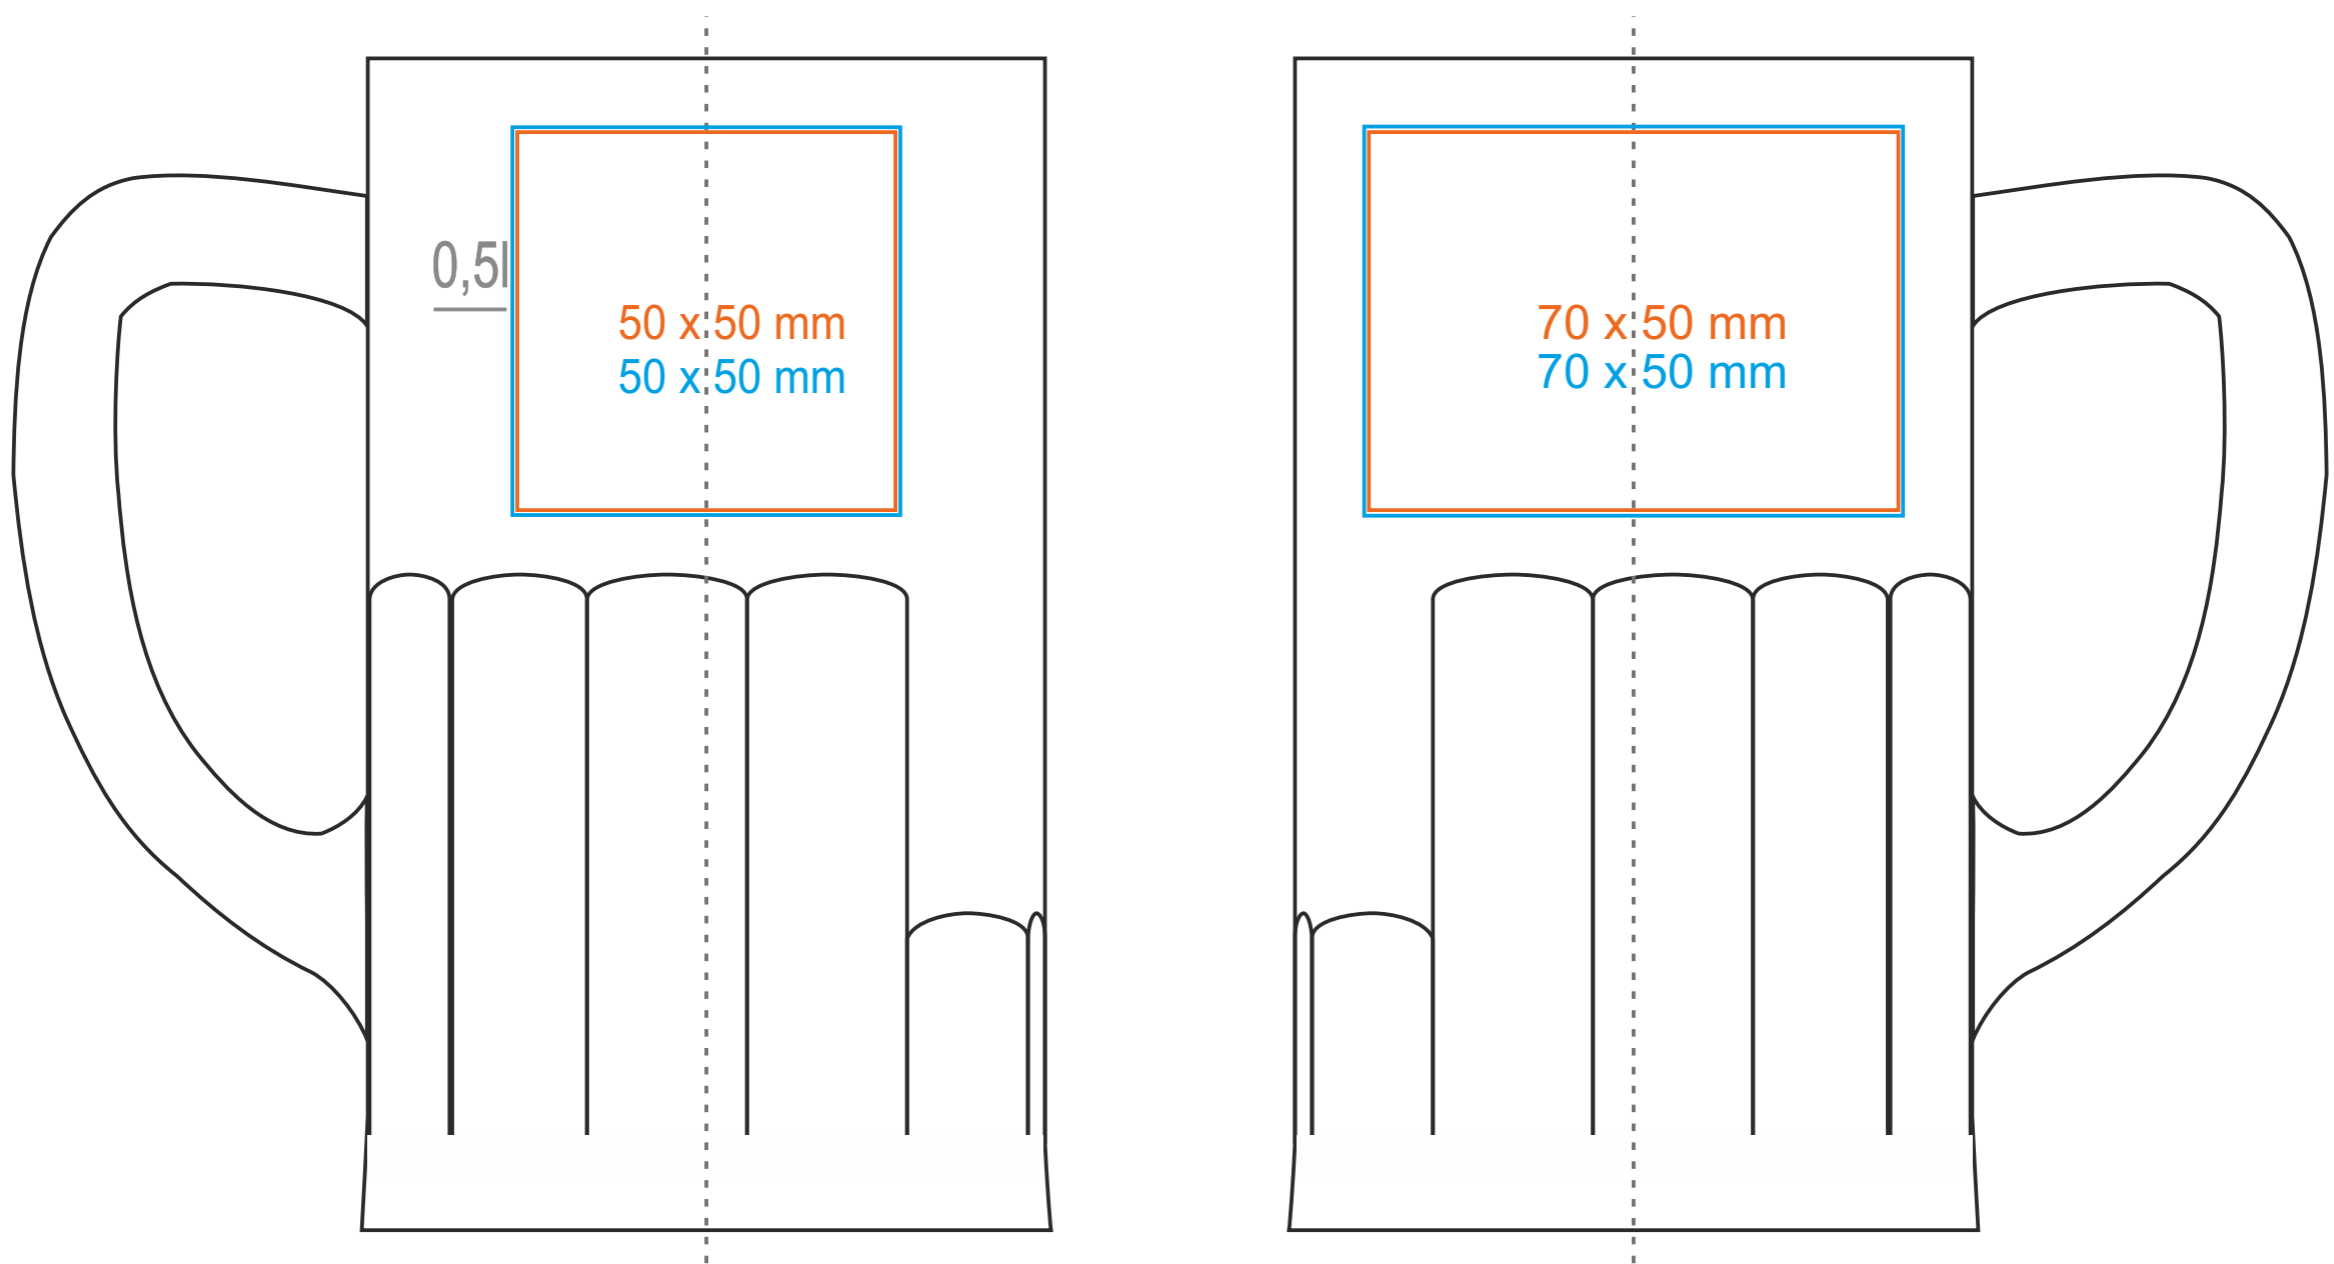

B_402 Salzburg

500 ml / h: 156 mm / Ø 88 mm

*In the case of projects for transfer print running outside of the standard print area, please contact our sales department.

[How to prepare print material](#)

meaning

— Transfer Print
— Laser Engraver