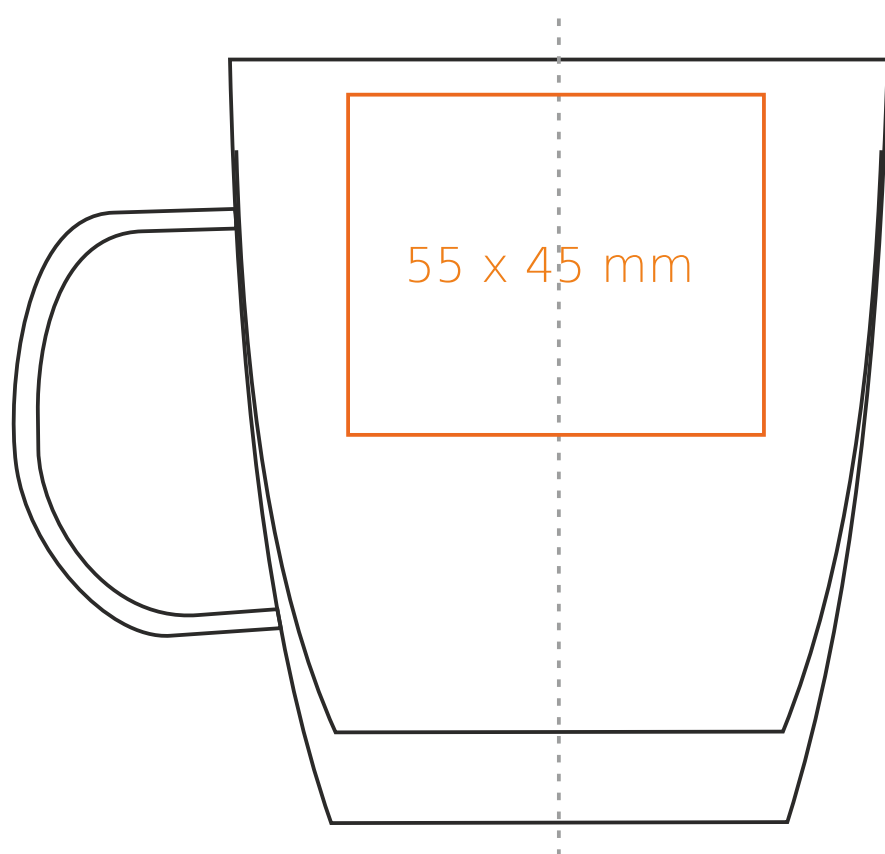

# G/508 Emotion

250 ml / h: 101 mm / Ø 87 mm

\*In the case of projects for transfer print running outside of the standard print area, please contact our sales department.

[How to prepare print material](#)

meaning

- Transfer Print
- Sensitive Touch