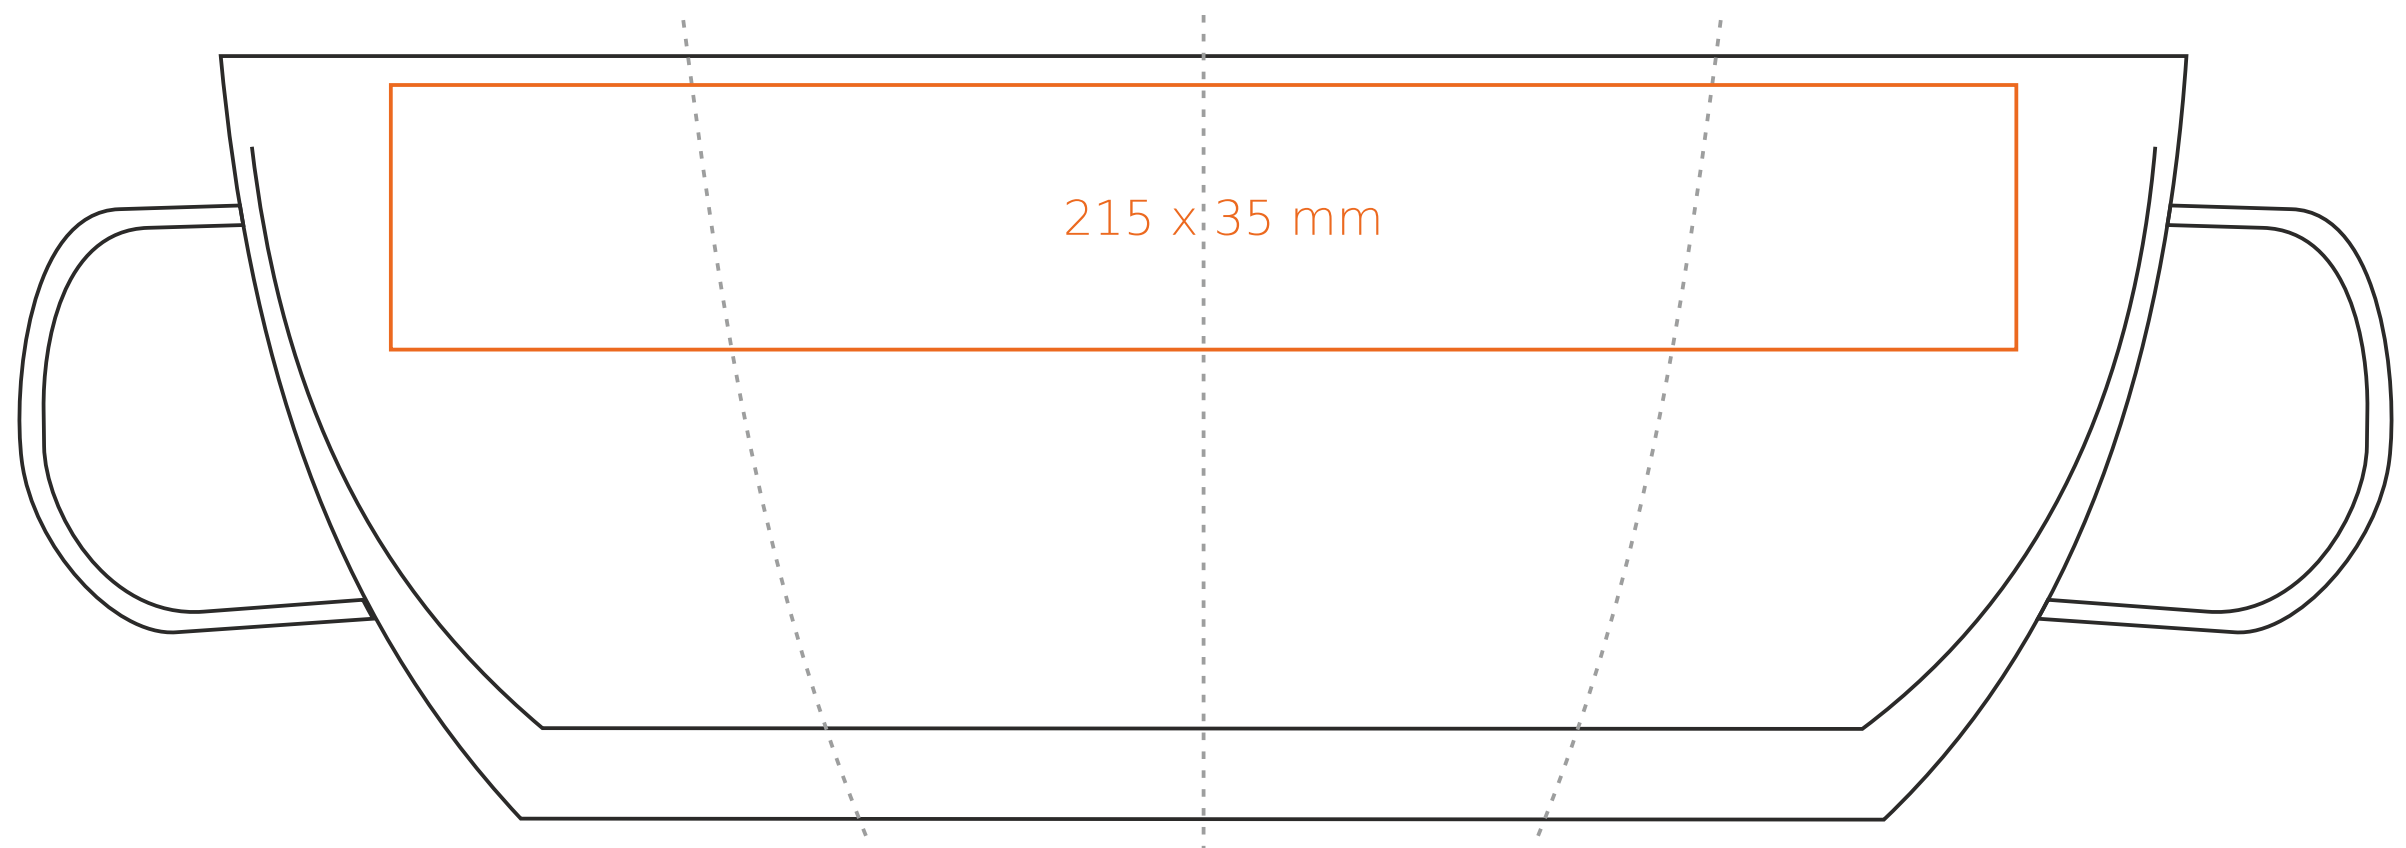

# G/508 Emotion

250 ml / h: 101 mm / Ø 87 mm

\*In the case of projects for transfer print running outside of the standard print area, please contact our sales department.

[How to prepare print material](#)

meaning

- Transfer Print
- Sensitive Touch