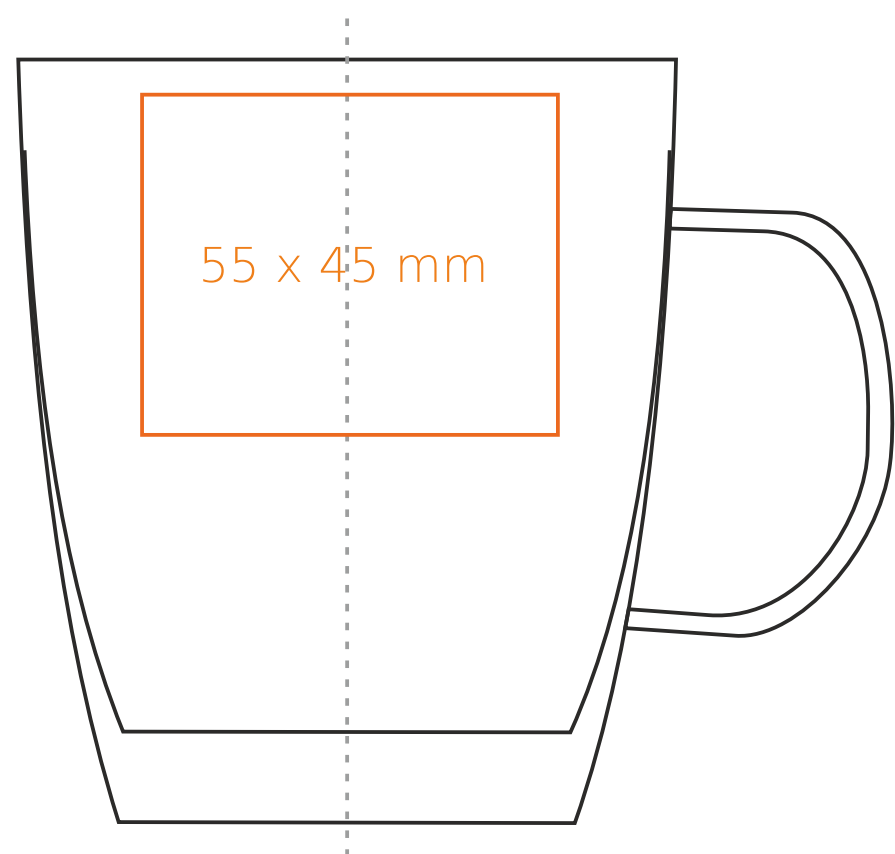

# G/508 Emotion

250 ml / h: 101 mm / Ø 87 mm

\*In the case of projects for transfer print running outside of the standard print area, please contact our sales department.

[How to prepare print material](#)

meaning

- Transfer Print
- Sensitive Touch