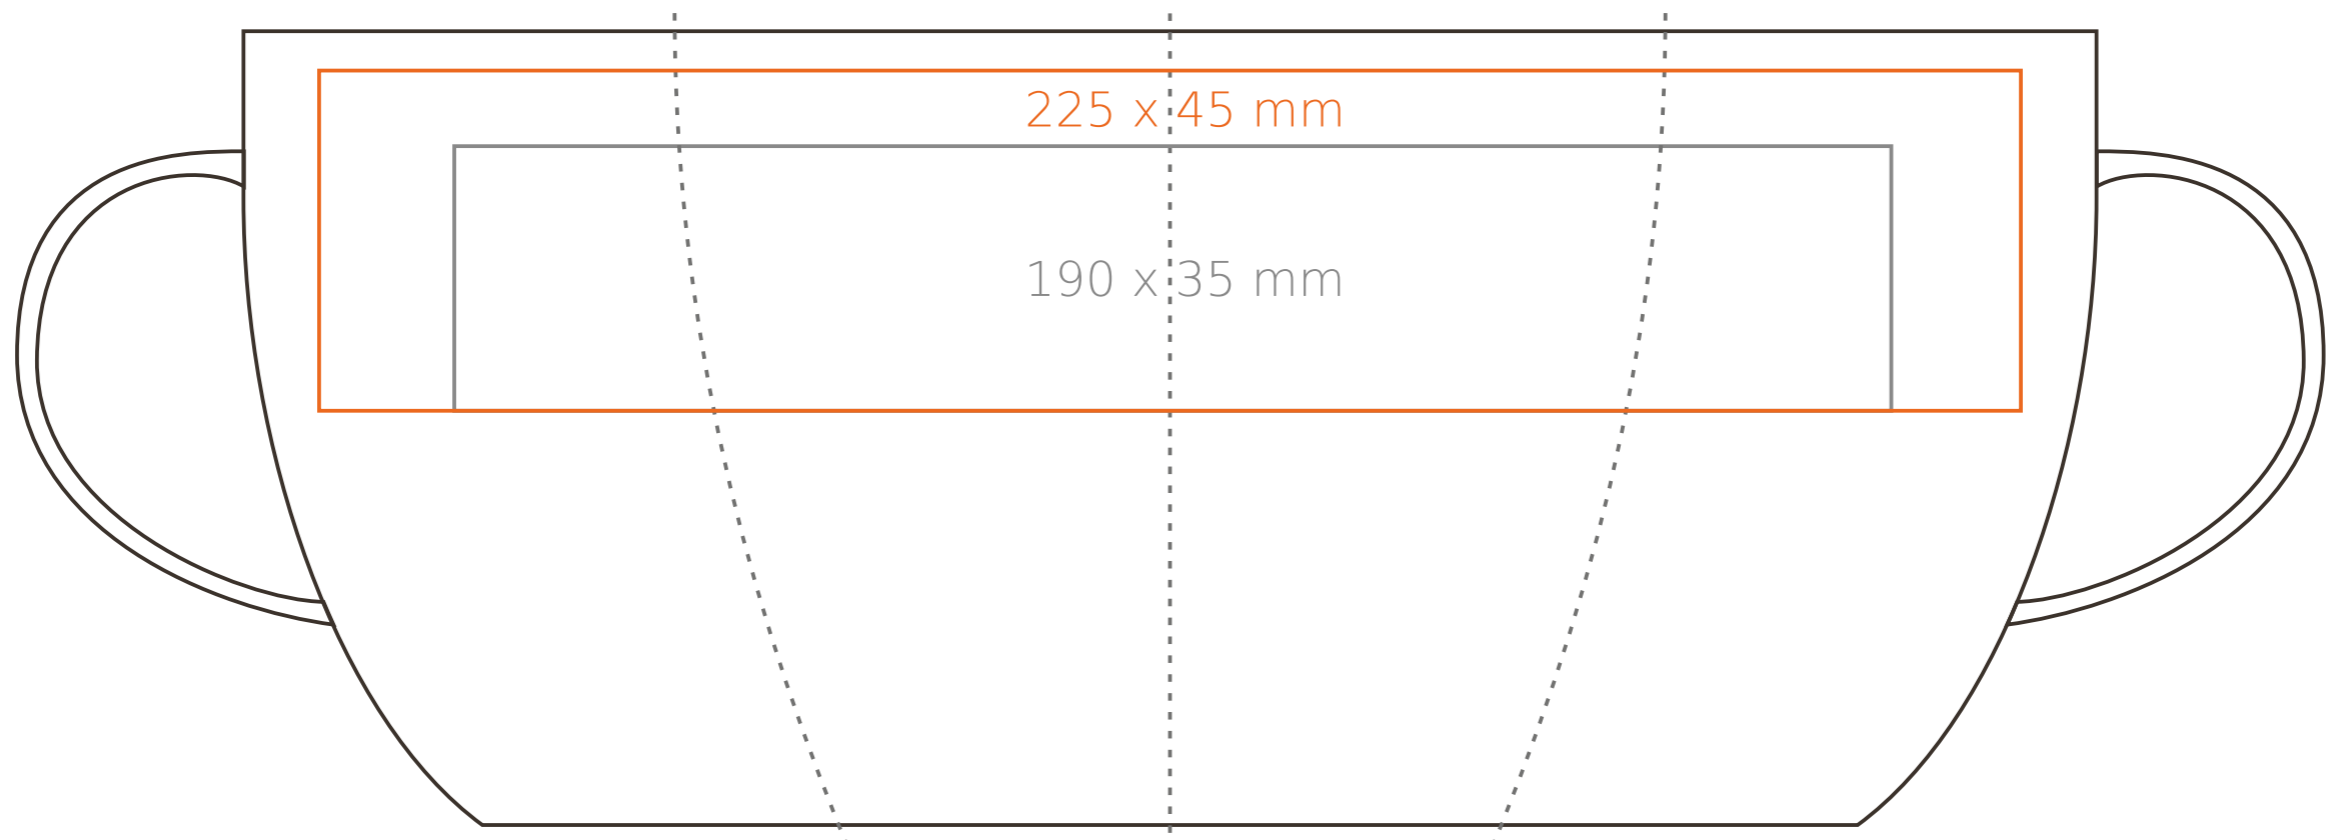

M/113 Roxy

330 ml / h: 105 mm / Ø 82 mm

- Imprint on the handle - 50 x 10 mm
- Imprint on the inside - 50 x 20 mm
- Imprint on the bottom inside - Ø 35 mm
- Imprint on the bottom outside - Ø 40 mm

*In the case of projects for transfer print running outside of the standard print area, please contact our sales department.

[How to prepare print material](#)

meaning

- Transfer Print
- Sensitive Touch
- Direct Print