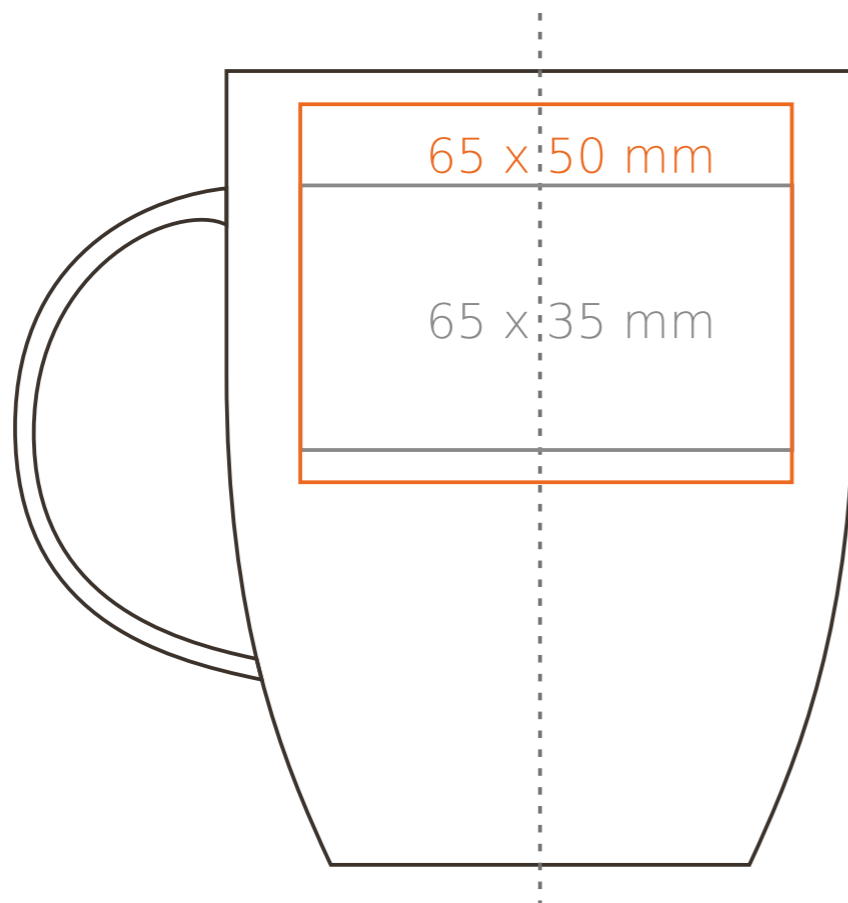

M/113 Roxy

330 ml / h: 105 mm / Ø 82 mm

- Imprint on the handle - 50 x 10 mm
- Imprint on the inside - 50 x 20 mm
- Imprint on the bottom inside - Ø 35 mm
- Imprint on the bottom outside - Ø 40 mm

*In the case of projects for transfer print running outside of the standard print area, please contact our sales department.