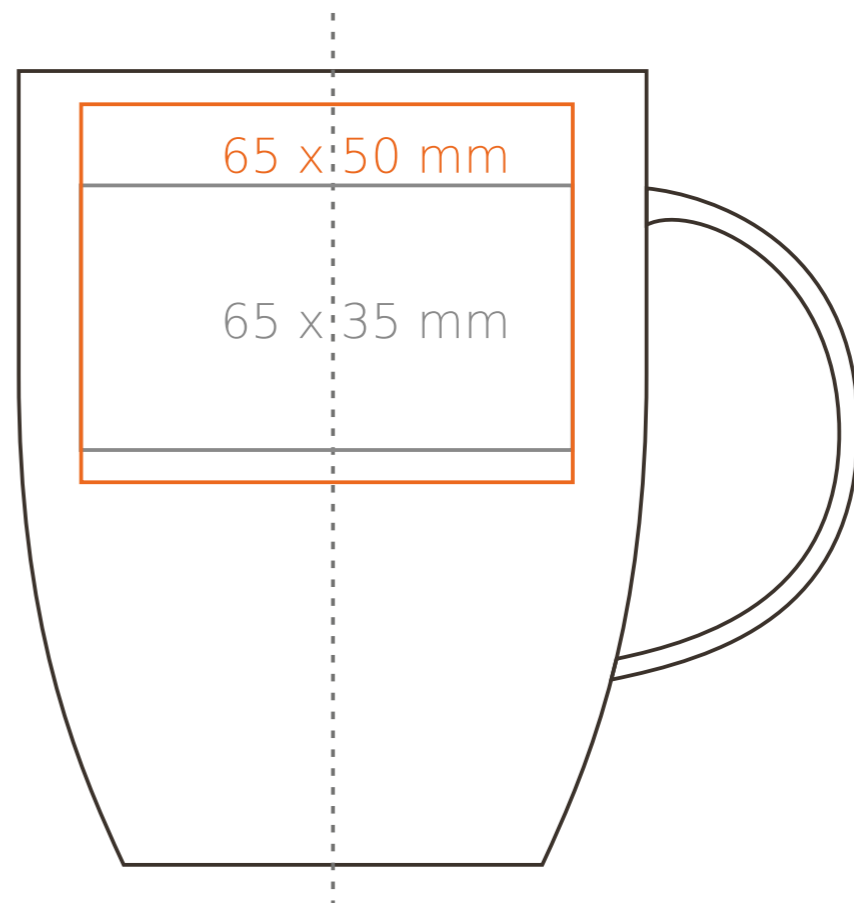

M/113 Roxy

330 ml / h: 105 mm / Ø 82 mm

- Imprint on the handle - 50 x 10 mm
- Imprint on the inside - 50 x 20 mm
- Imprint on the bottom inside - Ø 35 mm
- Imprint on the bottom outside - Ø 40 mm

*In the case of projects for transfer print running outside of the standard print area, please contact our sales department.