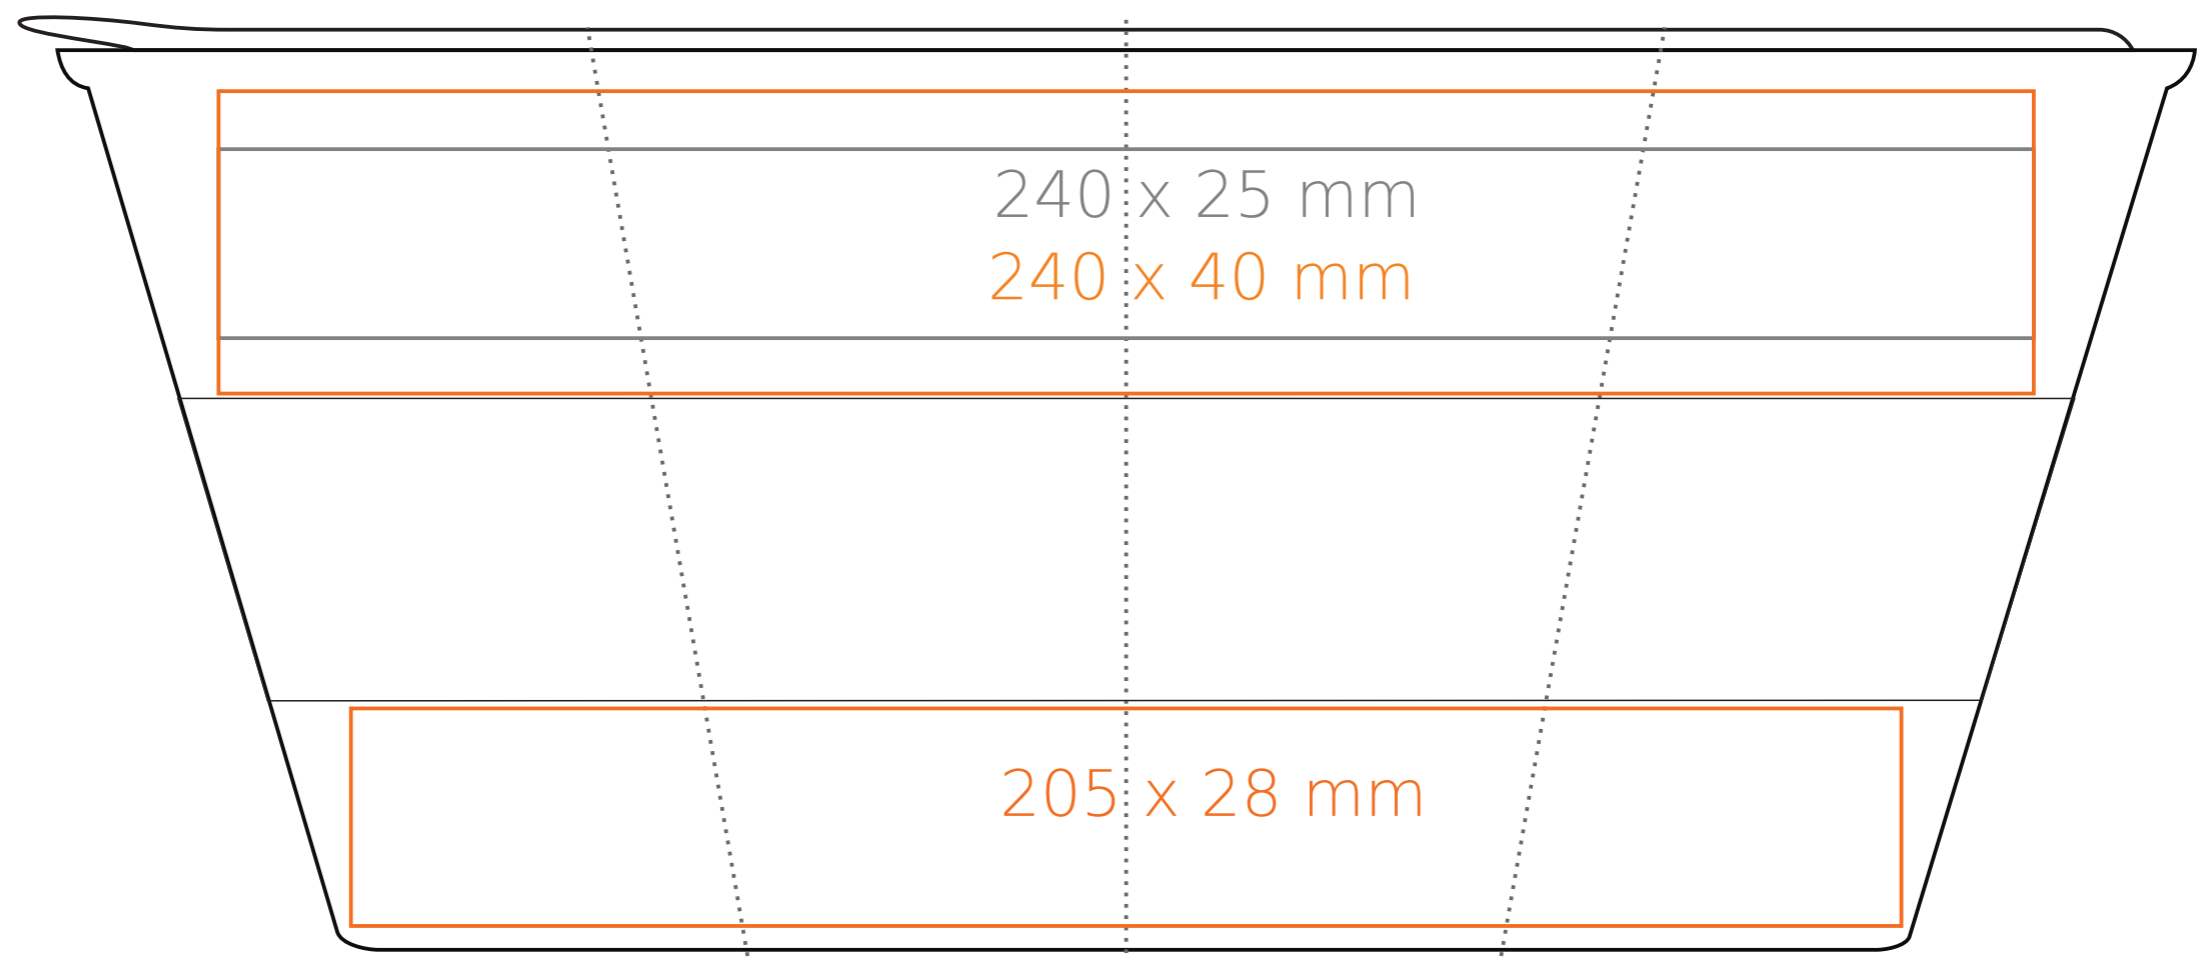

M/146 Coffe 2 Go Trend

350 ml / h: 119 mm / Ø 88 mm

cover Ø 90 mm

Nadruk wewnątrz na ściance - 40 x 20 mm
Nadruk od spodu - Ø 35 mm

*In the case of projects for transfer print running outside of the standard print area, please contact our sales department.

[How to prepare print material](#)

meaning

- Transfer Print
- Sensitive Touch
- Direct Print