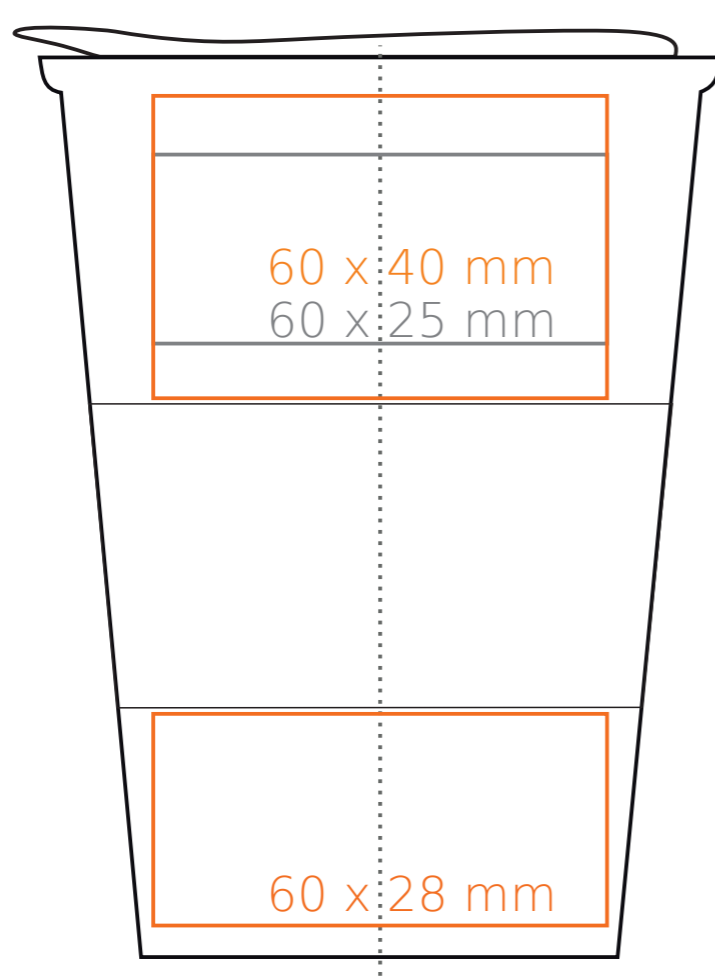

M/146 Coffe 2 Go Trend

350 ml / h: 119 mm / Ø 88 mm

cover Ø 90 mm

Nadruk wewnątrz na ściance - 40 x 20 mm
Nadruk od spodu - Ø 35 mm

*In the case of projects for transfer print running outside of the standard print area, please contact our sales department.

[How to prepare print material](#)

meaning

- Transfer Print
- Sensitive Touch
- Direct Print