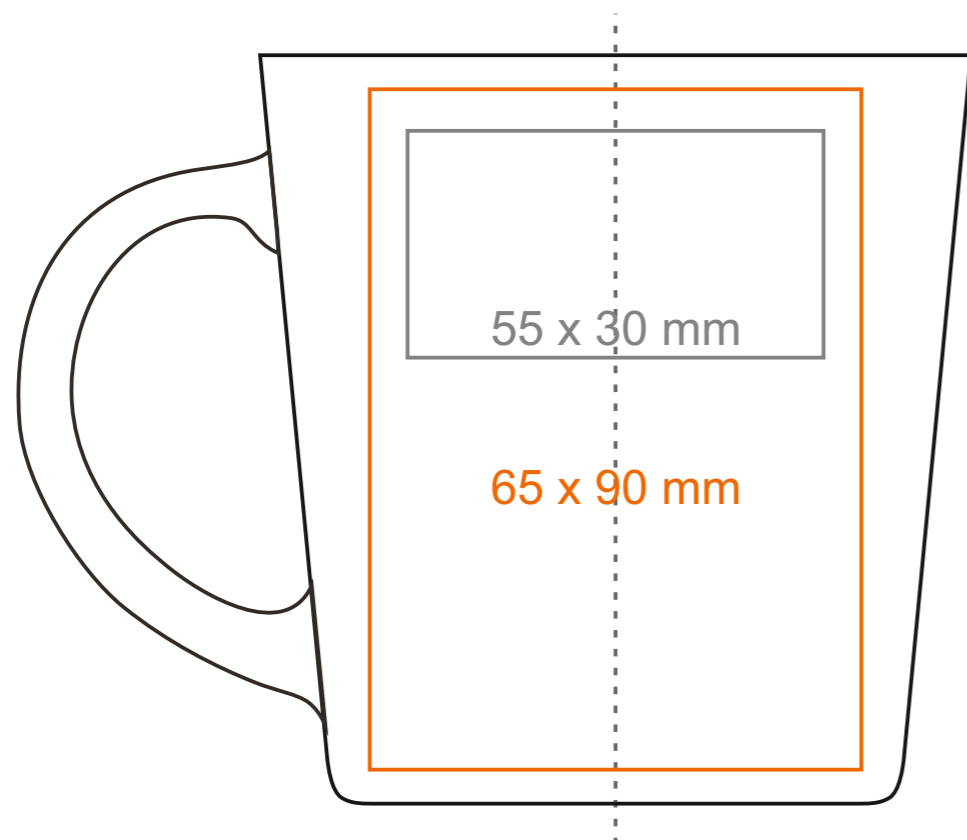

M_482 Berg

380 ml / h: 98 mm / Ø 94 mm

- Imprint on the handle - 80 x 12 mm
- Imprint on the inside - 50 x 20 mm
- Imprint on the bottom inside - Ø 40 mm
- Imprint on the bottom outside - Ø 45 mm

*In the case of projects for transfer print running outside of the standard print area, please contact our sales department.

[How to prepare print material](#)

meaning

- Transfer Print
- Sensitive Touch
- Direct Print