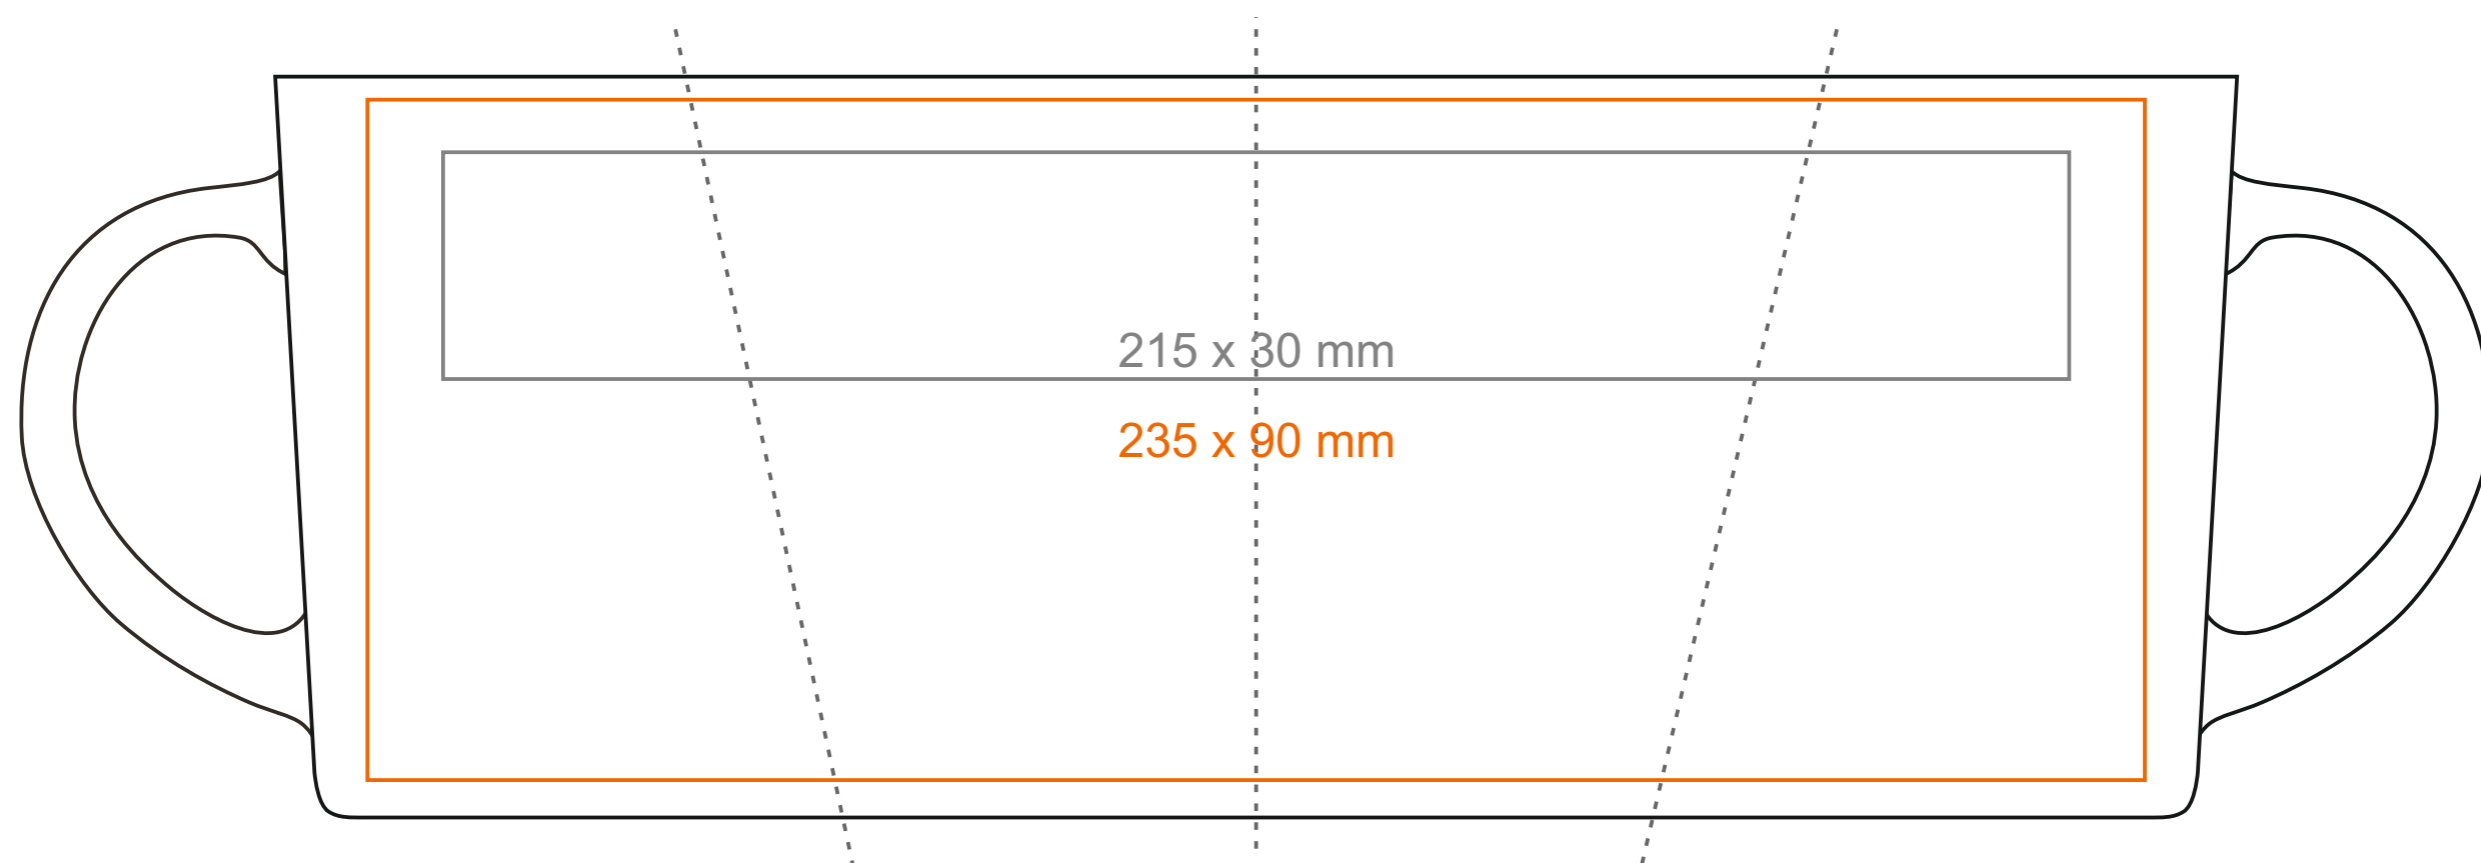

M_482 Berg

380 ml / h: 98 mm / Ø 94 mm

- Imprint on the handle - 80 x 12 mm
- Imprint on the inside - 50 x 20 mm
- Imprint on the bottom inside - Ø 40 mm
- Imprint on the bottom outside - Ø 45 mm

*In the case of projects for transfer print running outside of the standard print area, please contact our sales department.

[How to prepare print material](#)

meaning

- Transfer Print
- Sensitive Touch
- Direct Print