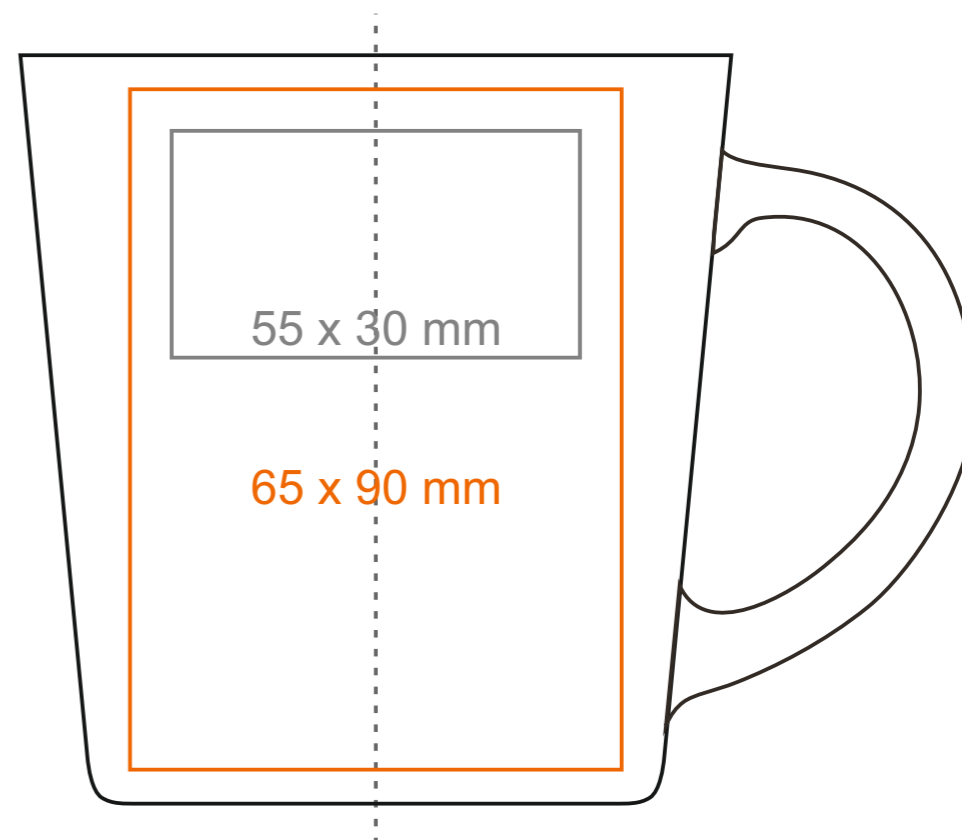

M_482 Berg

380 ml / h: 98 mm / Ø 94 mm

- Imprint on the handle - 80 x 12 mm
- Imprint on the inside - 50 x 20 mm
- Imprint on the bottom inside - Ø 40 mm
- Imprint on the bottom outside - Ø 45 mm

*In the case of projects for transfer print running outside of the standard print area, please contact our sales department.

[How to prepare print material](#)

meaning

- Transfer Print
- Sensitive Touch
- Direct Print